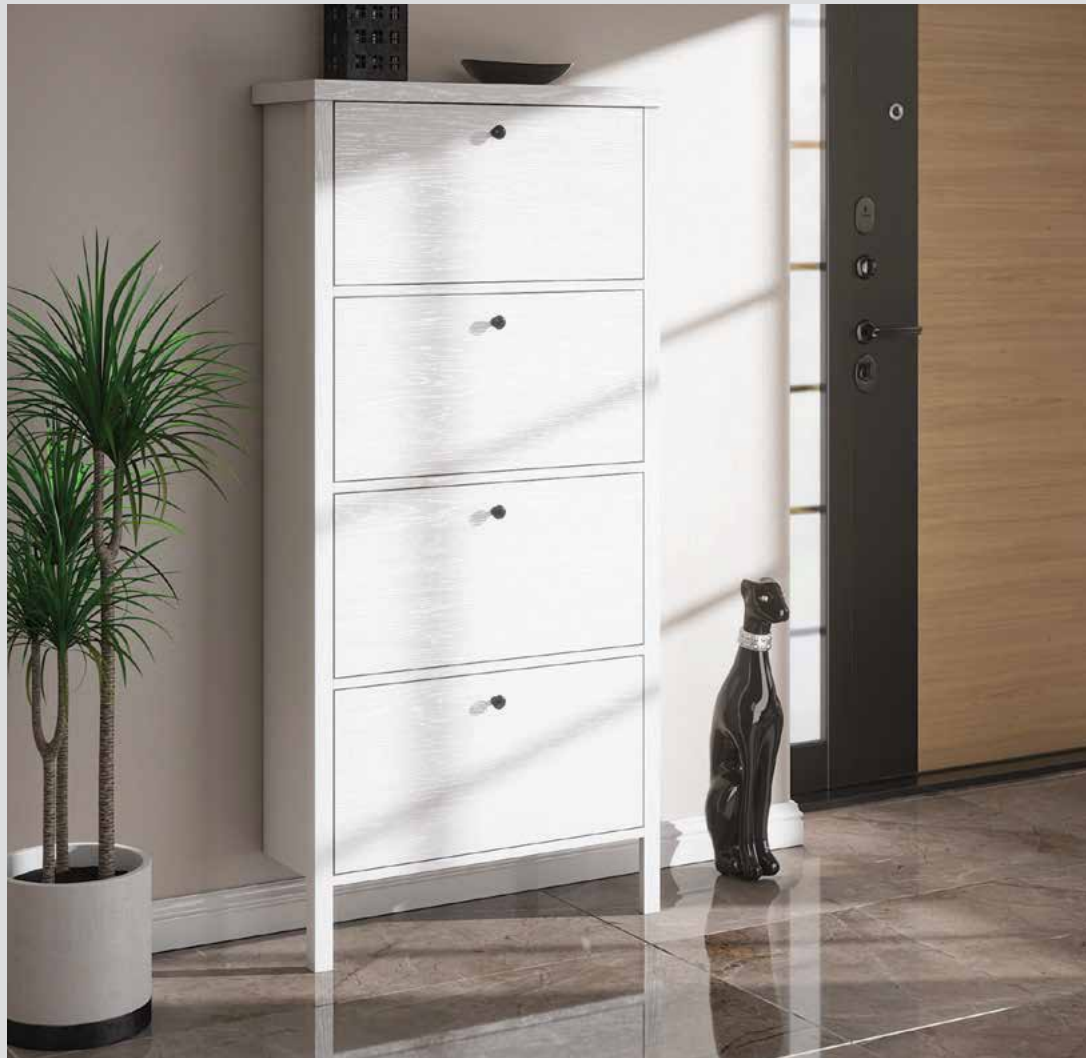

ROSE

4 DOORS LONG SHOE CABINET

SHOE CABINETS

PRODUCT SIZE		
WIDHT	HEIGHT	DEPTH
74 cm	157 cm	28 cm

PACKAGE SIZE		
WIDHT	HEIGHT	DEPTH
160 cm	56 cm	15 cm