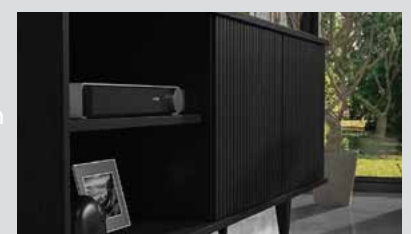

TV STANDS

PRODUCT SIZE		
WIDTH	HEIGHT	DEPTH
180 cm	55 cm	35 cm

PACKAGE SIZE		
WIDTH	HEIGHT	DEPTH
187 cm	42 cm	15 cm

DAISY

TV 2 SHELVES

TV STANDS

PRODUCT SIZE		
WIDTH	HEIGHT	DEPTH
180 cm	64 cm	35 cm

PACKAGE SIZE		
WIDTH	HEIGHT	DEPTH
187 cm	50 cm	15 cm