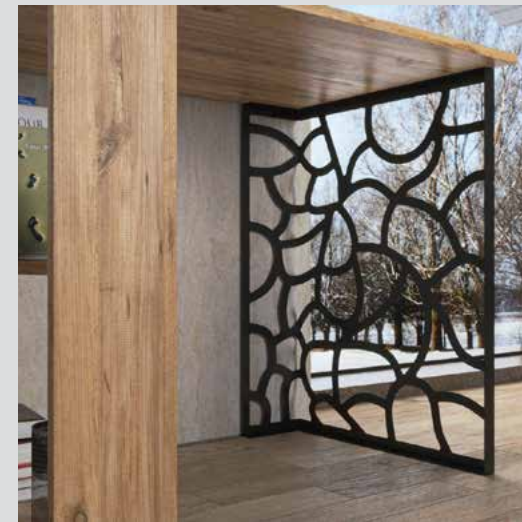

SINGLE

NODE STUDY DESK

STUDY TABLES

PRODUCT SIZE		
WIDTH	HEIGHT	DEPTH
90 cm	75 cm	60 cm

PACKAGE SIZE		
WIDTH	HEIGHT	DEPTH
93 cm	63 cm	20 cm