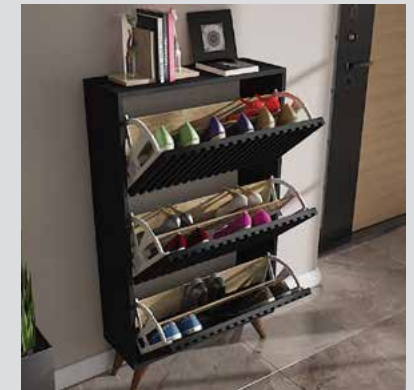

MULTIPURPOSE CABINETS

PRODUCT SIZE		
WIDTH	HEIGHT	DEPTH
80 cm	150 cm	38 cm

PACKAGE SIZE		
WIDTH	HEIGHT	DEPTH
155 cm	48 cm	18 cm

DAISY

3 DOORS SHOE CABINET

SHOE CABINETS

PRODUCT SIZE		
WIDHT	HEIGHT	DEPTH
71 cm	125 cm	26 cm