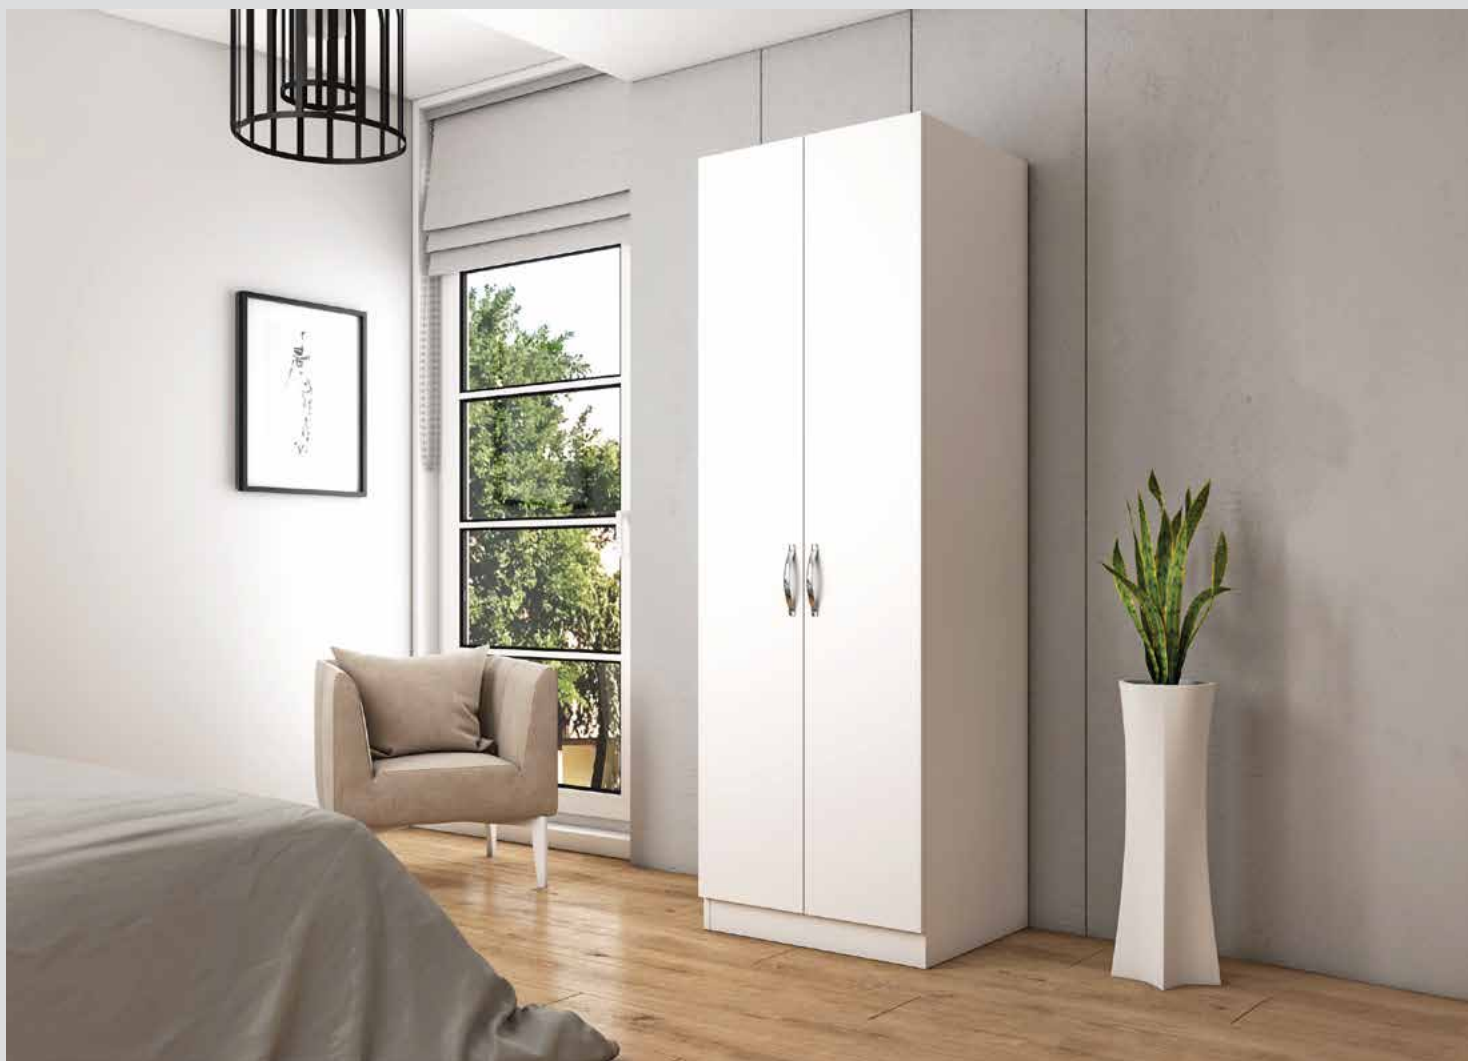

SINGLE

BASIC 2 DOORS WARDROBE

WARDROBES

PRODUCT SIZE		
WIDTH	HEIGHT	DEPTH
90 cm	181 cm	50 cm

PACKAGE SIZE		
WIDTH	HEIGHT	DEPTH
187 cm	56 cm	15 cm