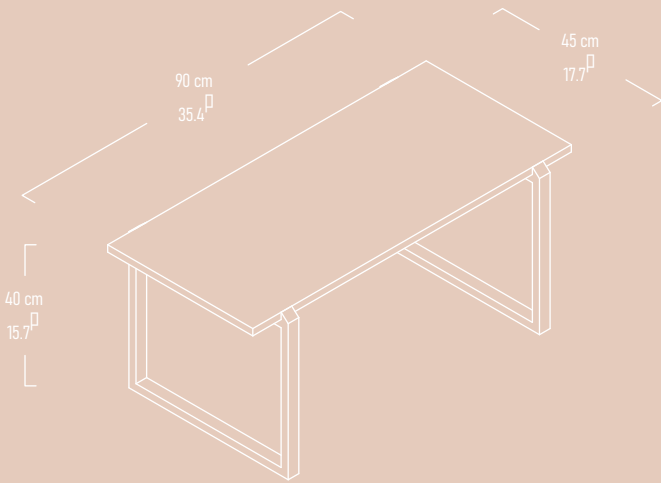

“SPACE Console is statement furniture for original living areas.”

EDGE

Coffee Table

Illustrated : Anthracite and Grey with Matte Black Handles

EDGE

Side Table

Illustrated : Anthracite and Grey with Matte Black Handles