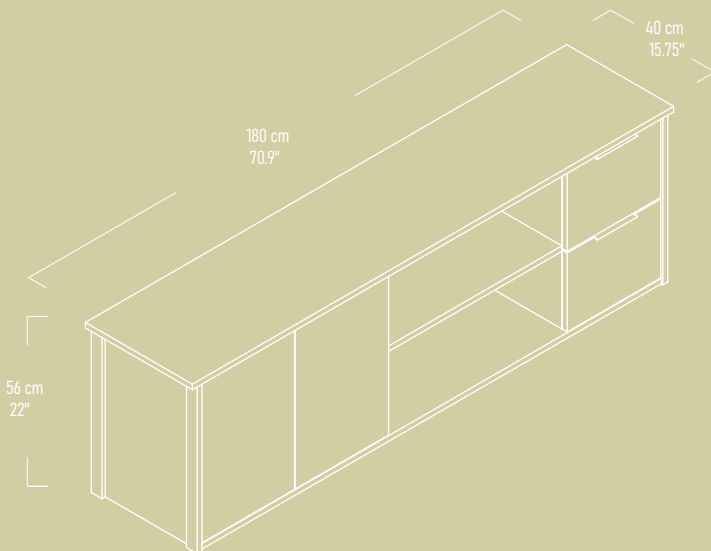

MIRA

TV Unit - 180 cm

Illustrated : Anthracite and Grey with Matte Black Handles

“MIRA TV Unit is a timeless style piece for your home.”

Illustrated :
MIRA TV Unit - 180cm
Pera Pera/Black Wood

MIRA TV Unit - 180cm
has 2 doors, 2 drawers
and 2 shelves.