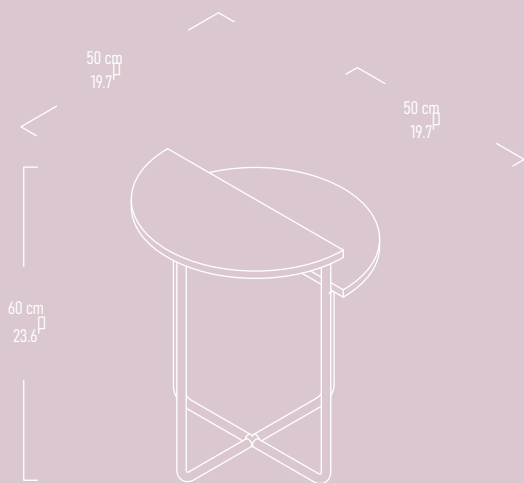

Console

Illustrated : Bermuda and Smoke Gray with Brass Legs

SANSA

Coffee Table

Illustrated : Bermuda and Smoke Gray with Brass Legs

SANSA

Side Table

Illustrated : Bermuda and Smoke Gray with Brass Legs