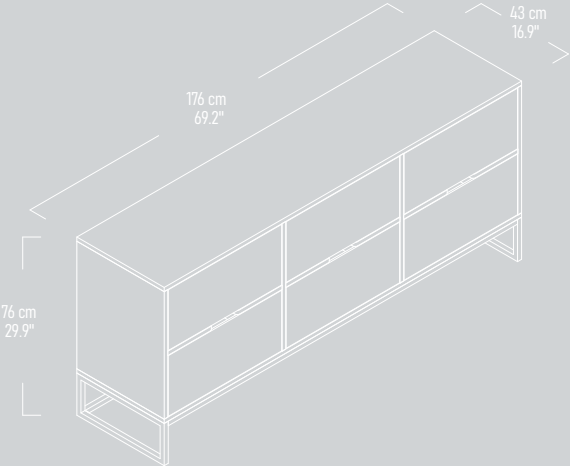

Illustrated :
GAP Console

Pera Green Blue

GAP Console has
2 drawers and 2 doors
for your everyday objects.

GAP

Drawer Console

Illustrated : Blue with Matte Black Metal Legs

“GAP Drawer is a multi purposed storage solution.”