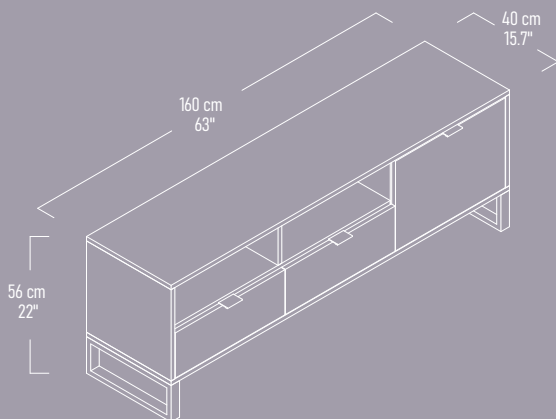

“DEEP DARK TV Unit is multi purpose TV unit for those are looking for uniqueness.”