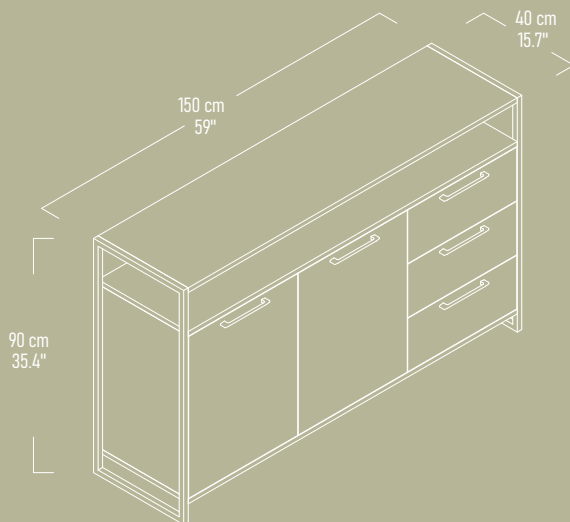

Illustrated :
BORDER Console
Ascona Lugano Pera

BORDER Console has a variety of storage space with 3 door and 3 drawers.

Illustrated : Pera with Matte White Metal Legs

BORDER

Narrow Console

“BORDER Narrow Console is an alternative for small spaces without compromising from style.”