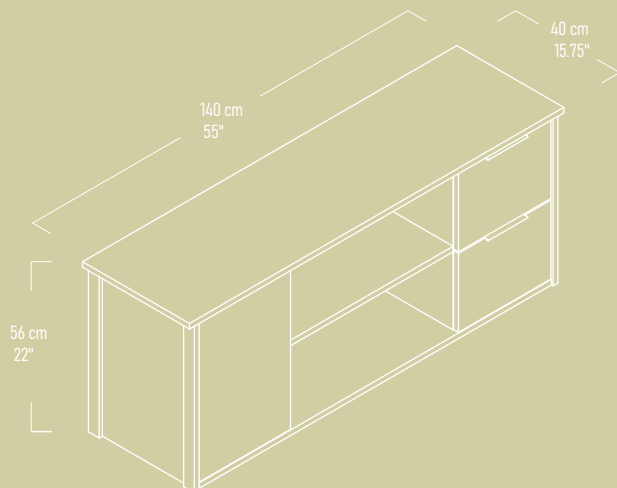

MIRA

TV Unit - 140 cm

Illustrated : Anthracite and Grey with Matte Black Handles