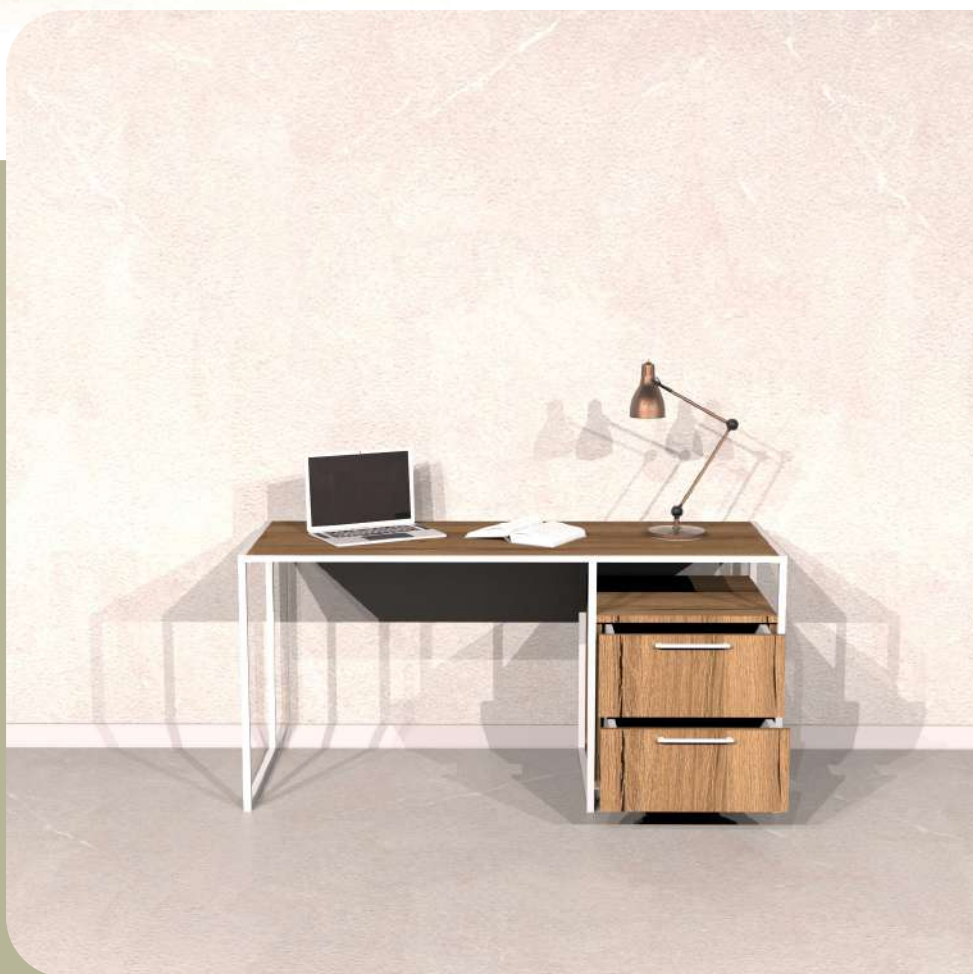

Illustrated :
BORDER Narrow Console
Ascona Lugano Pera

BORDER Narrow Console has 2 doors and 3 drawers for every type of object.

BORDER

Desk

Illustrated : Pera with Matte White Metal Legs

“BORDER Desk is a stylish option for your working spaces.”

Illustrated :
BORDER Desk
Ascona Lugano Pera

BORDER Desk has a wide surface
and 2 drawers to improve your
working experiences.

BORDER

Bookshelf

Illustrated : Pera with Matte White Metal Legs

“BORDER Bookshelf can be the product you look for both living spaces and working areas.”