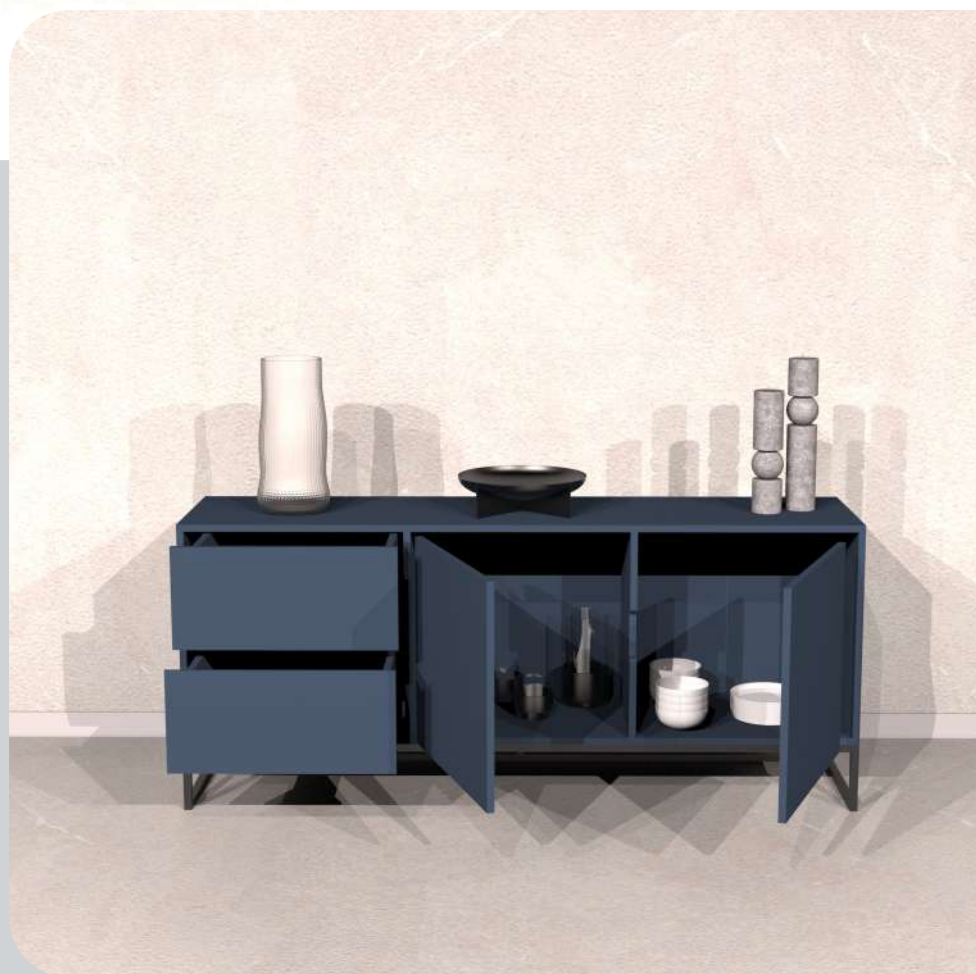

Illustrated :
GAP Console

Pera Green Blue

GAP Console has
2 drawers and 2 doors
for your everyday objects.