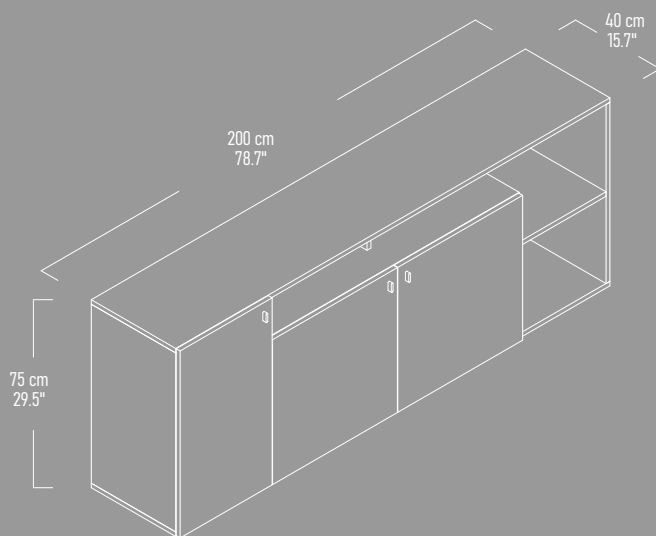

Illustrated :
SPACE TV Unit
 Pera Lugano
 Ascona Grey/Anthracite

SPACE TV Unit has 2 doors and 1 horizontal and 1 vertical shelves.

SPACE

Console

Illustrated : Anthracite and Grey with Matte Black Handles