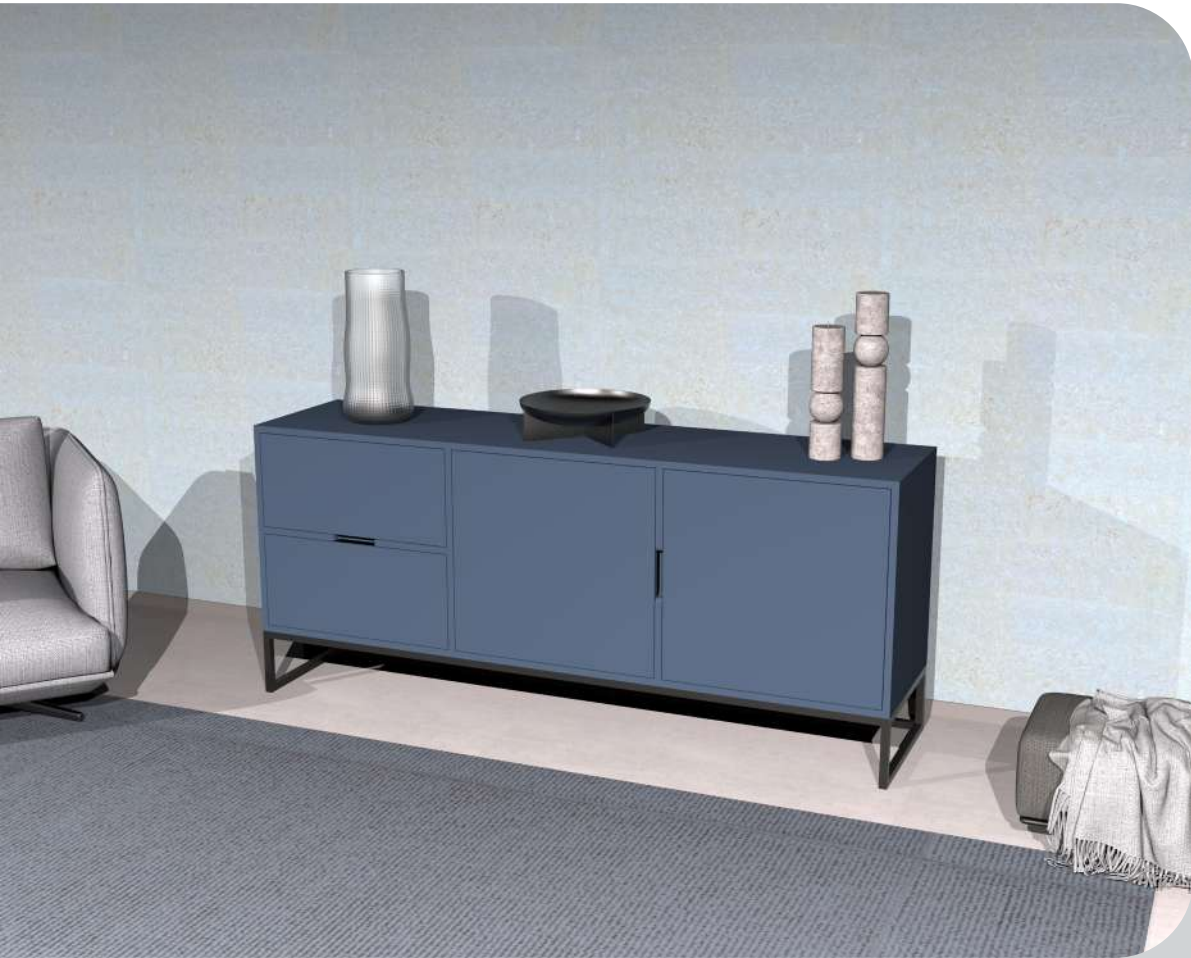

We invite you to experience the style, creativity, and convenience that flat-pack furniture brings to your living spaces.

GAP

TV Unit

Illustrated : Blue with Matte Black Metal Legs

"GAP TV Unit is a colorful display for your media units."

Illustrated :
GAP TV Unit
Pera Green Blue

● ● ●

GAP Bookshelf is a media unit with 2 shelves and 2 doors.

GAP

Console

Illustrated : Blue with Matte Black Metal Legs

"GAP Console is a colorful storage solutions for your home."