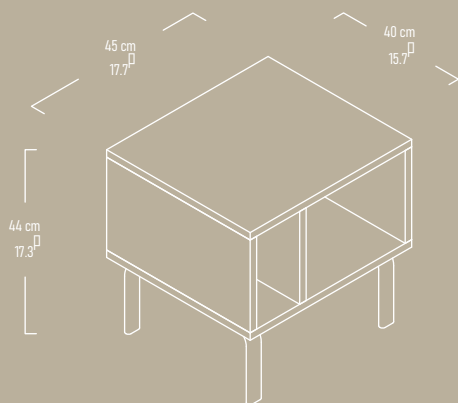

“LORY Side Table is your chic and useful everyday surface.”