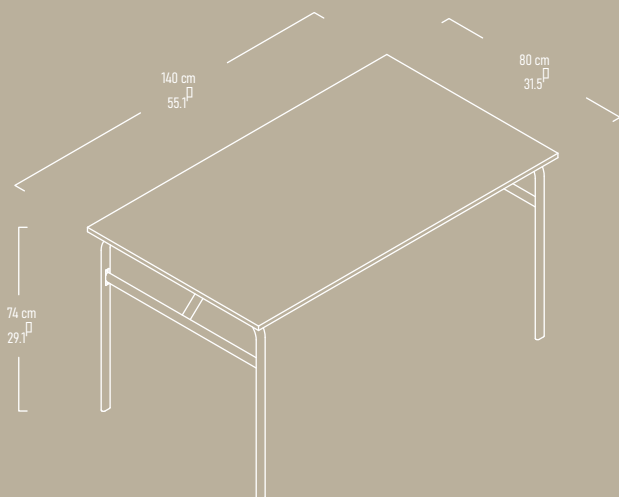

“LORY Dining Table is a timelessly stylish dining furniture.”