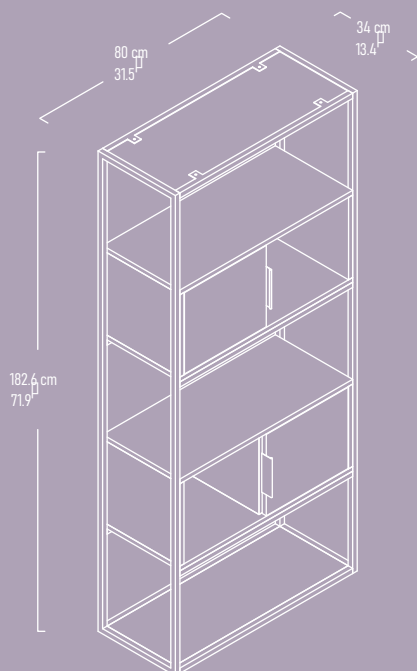

Illustrated :
MONA Console
Anthracide/Bona
Desert Beige/Alina

MONA Console has a door and
2 shelves for elegant
displays.

MONA

Bookshelf 1

Illustrated : Alina and Desert Beige with Black Metal Legs

“MONA Bookshelf completes your interiors with style.”