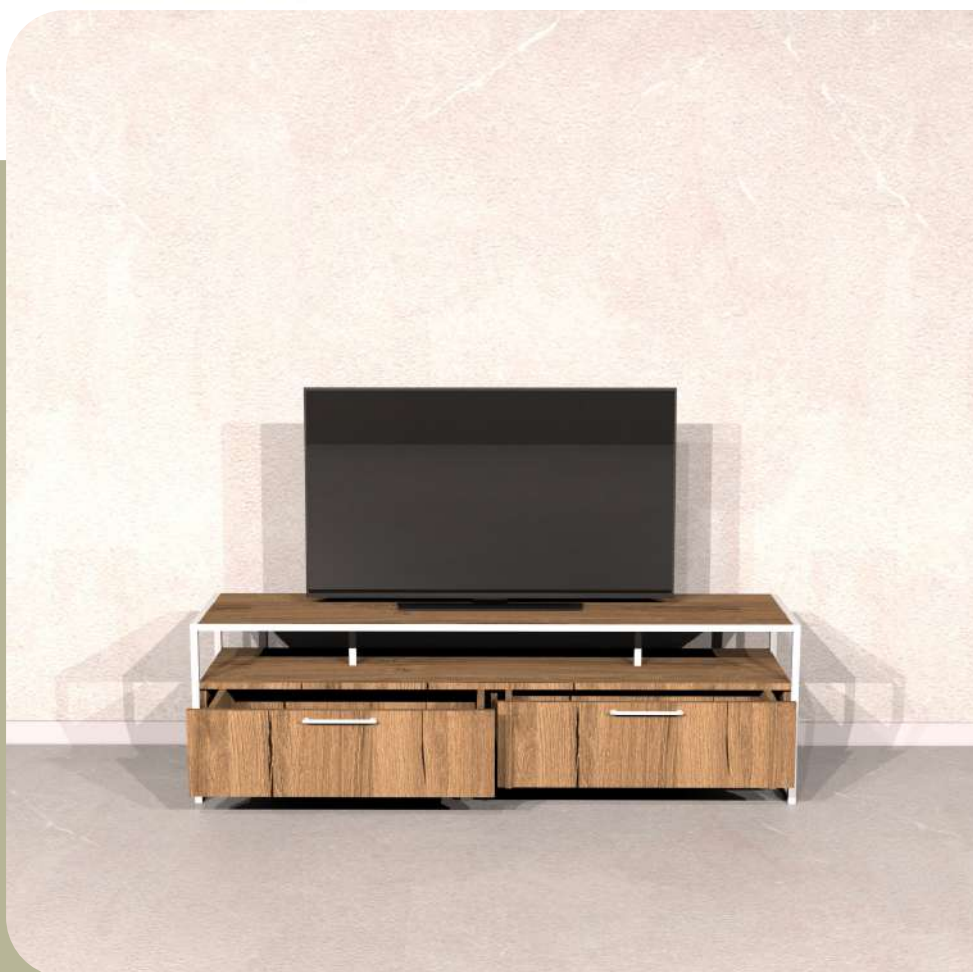

Illustrated :
BORDER TV Unit
Ascona Lugano Pera

BORDER TV Unit has 2 wide drawers
to store your daily clutters.

BORDER

Console

Illustrated : Pera with Matte White Metal Legs

“BORDER Console is both a storage unit and a stand for your statement pieces.”