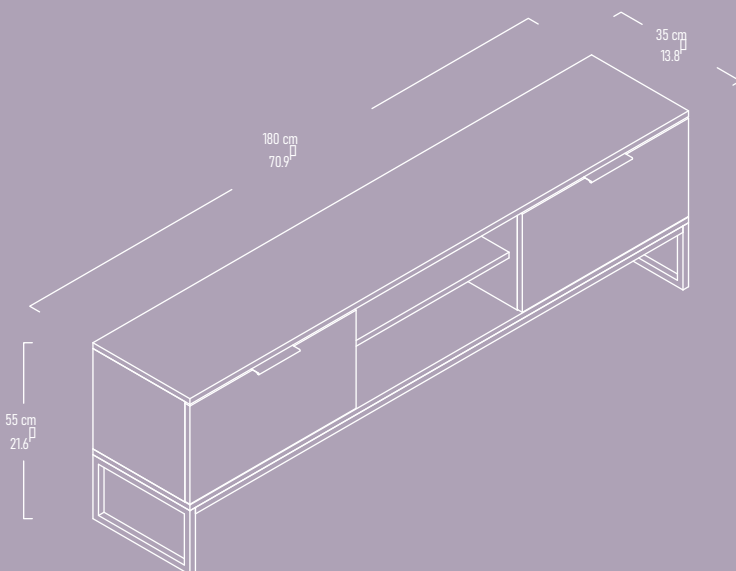

“MONA TV Unit completes your stylish environments.”