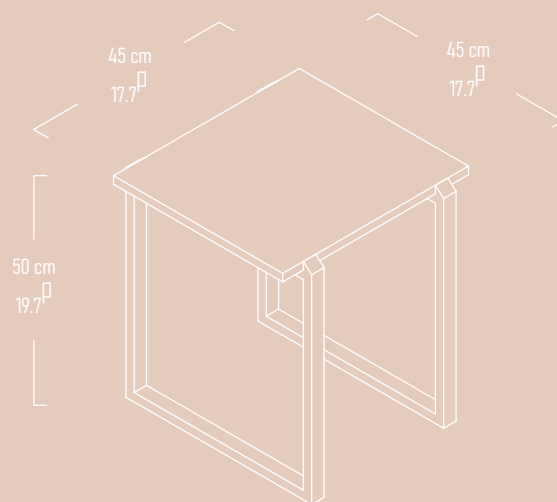

“SPACE Console is statement furniture for original living areas.”

EDGE

Coffee Table

Illustrated : Anthracite and Grey with Matte Black Handles

EDGE

Side Table

Illustrated : Anthracite and Grey with Matte Black Handles