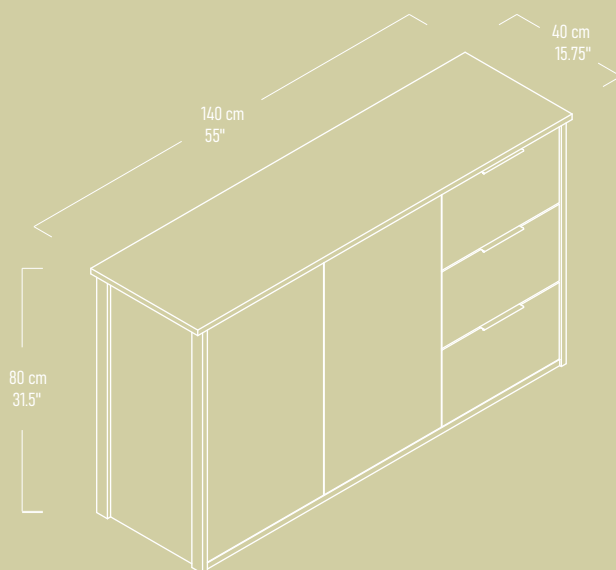

MIRA

Console - 140 cm

Illustrated : Anthracite and Grey with Matte Black Handles