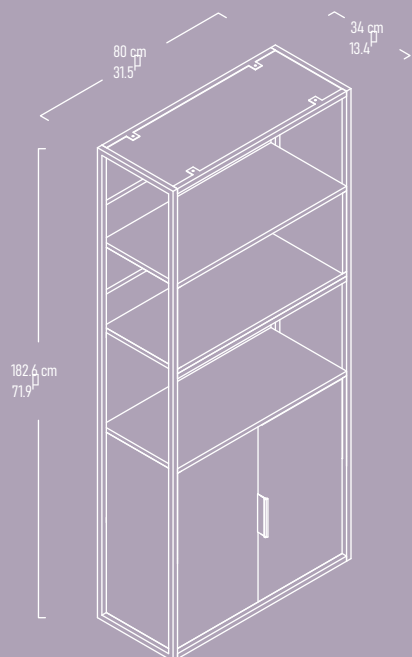

MONA

Bookshelf 2

Illustrated : Alina and Desert Beige with Black Metal Legs