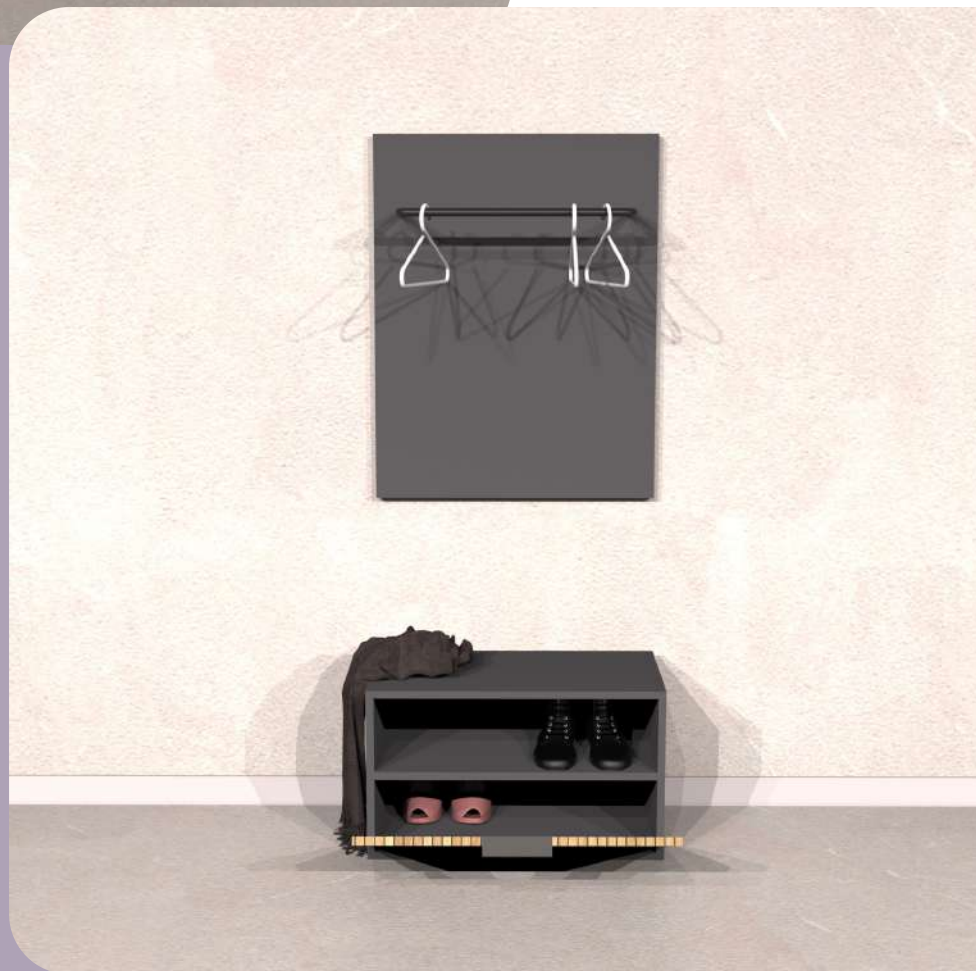

MONA

Hanger & Shoe Cabinet

Illustrated : Bona and Anthracite with Matte Black Handles

“MONA Hanger and Shoe Cabinet is the perfect solution for your entryways.”

Illustrated :
MONA Hanger & Shoe Cabinet
Anthracide/Bona ●
Desert Beige/Alina ●

MONA Hanger & Shoe Cabinet consists of a closed cabinet and a metal rod to hang your coats.

MONA

Mirrored Shoe Cabinet

Illustrated : Bona and Anthracite with Matte Black Handles

"MONA Mirrored Shoe Cabinet welcomes you in your entryway stylishly."