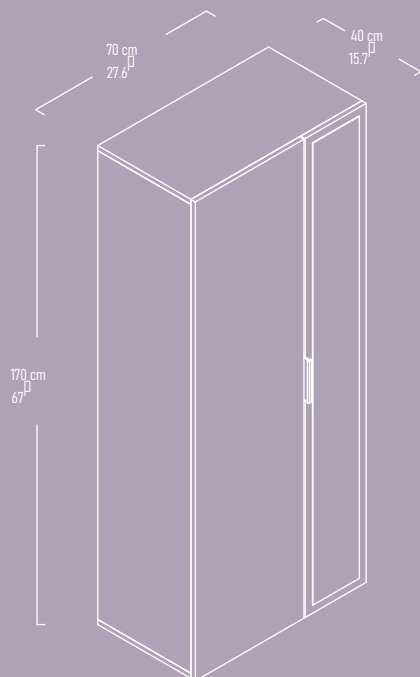

Illustrated :
MONA Bookshelf 2
Anthracide/Bona
Desert Beige/Alina

MONA Bookshelf 2 has 2 doors
and shelves for a more
closed look.

MONA

Entrance Closet

Illustrated : Bona and Anthracite with Matte Black Handles