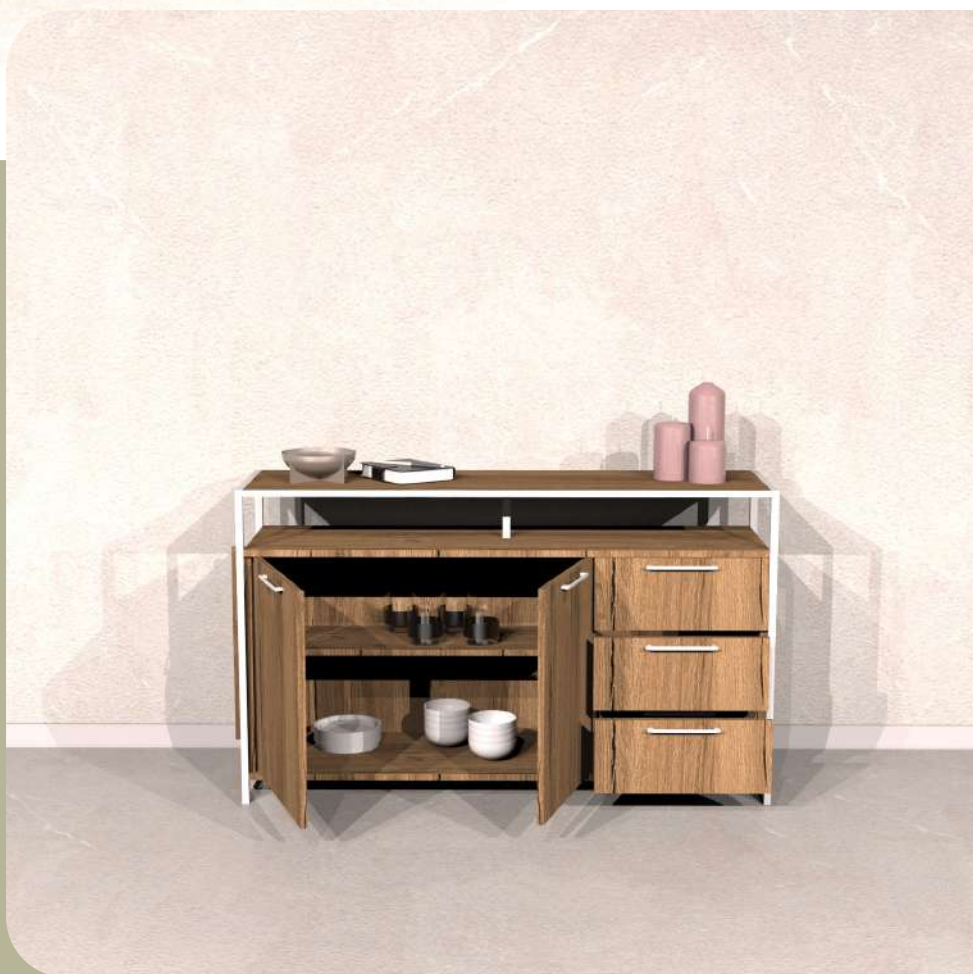

Illustrated :
BORDER TV Unit
Ascona Lugano Pera

BORDER TV Unit has 2 wide drawers
to store your daily clutters.

BORDER

Console

Illustrated : Pera with Matte White Metal Legs

“BORDER Console is both a storage unit and a stand for your statement pieces.”

Illustrated :
BORDER Console
Ascona Lugano Pera

BORDER Console has a variety of storage space with 3 door and 3 drawers.

Illustrated : Pera with Matte White Metal Legs

BORDER

Narrow Console

“BORDER Narrow Console is an alternative for small spaces without compromising from style.”

Illustrated :
BORDER Narrow Console
Ascona Lugano Pera

BORDER Narrow Console has 2 doors and 3 drawers for every type of object.

BORDER

Desk

Illustrated : Pera with Matte White Metal Legs

“BORDER Desk is a stylish option for your working spaces.”

Illustrated :
BORDER Desk
Ascona Lugano Pera

BORDER Desk has a wide surface
and 2 drawers to improve your
working experiences.

BORDER

Bookshelf

Illustrated : Pera with Matte White Metal Legs

“BORDER Bookshelf can be the product you look for both living spaces and working areas.”