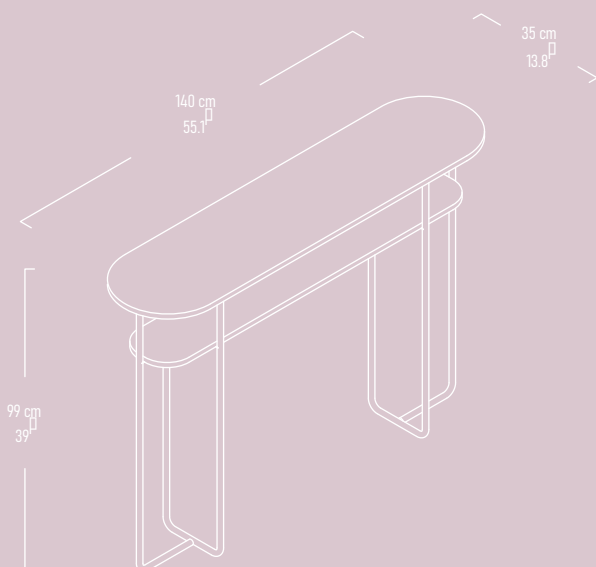

SANSA

Console

Illustrated : Bermuda and Smoke Gray with Brass Legs