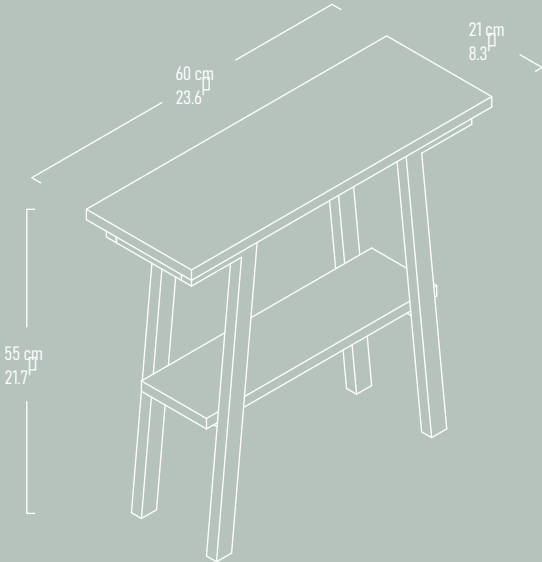

THOR

Side Table