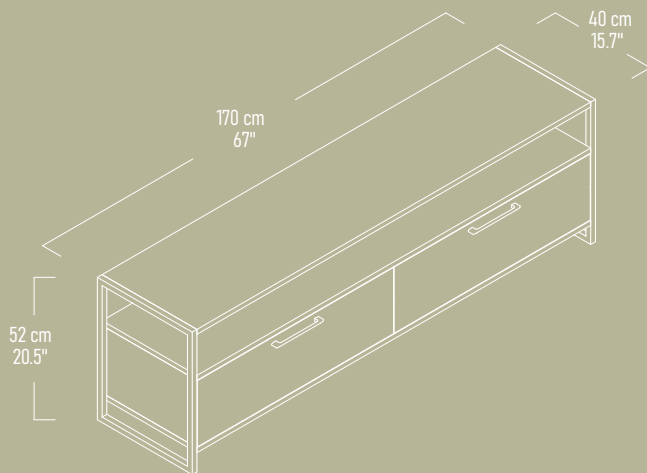

Illustrated :
GAP Bookshelf
Pera Green Blue

GAP Bookshelf is a elegant storage solution with 3 doors and 3 shelves.

BORDER

TV Unit

Illustrated : Pera with Matte White Metal Legs

“BORDER TV Unit is an elegant stand for your entertainment units.”