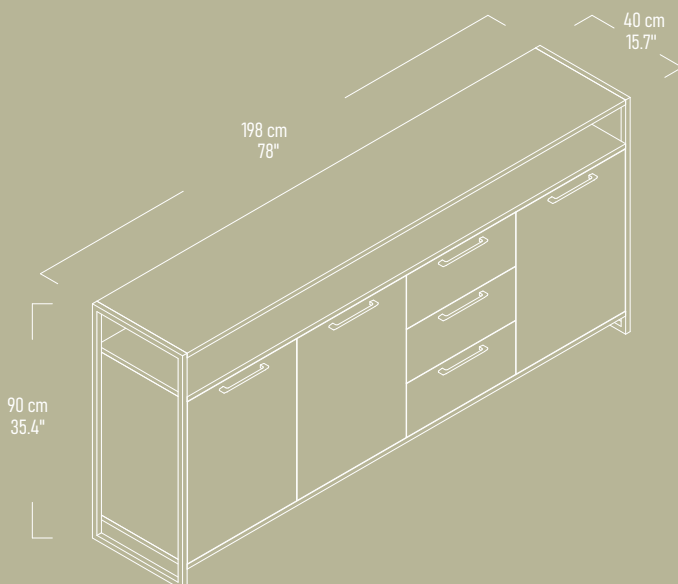

Illustrated :
BORDER TV Unit
Ascona Lugano Pera

BORDER TV Unit has 2 wide drawers
to store your daily clutters.

BORDER

Console

Illustrated : Pera with Matte White Metal Legs

“BORDER Console is both a storage unit and a stand for your statement pieces.”

Illustrated :
BORDER Console
Ascona Lugano Pera

BORDER Console has a variety of storage space with 3 door and 3 drawers.

Illustrated : Pera with Matte White Metal Legs

BORDER

Narrow Console

“BORDER Narrow Console is an alternative for small spaces without compromising from style.”