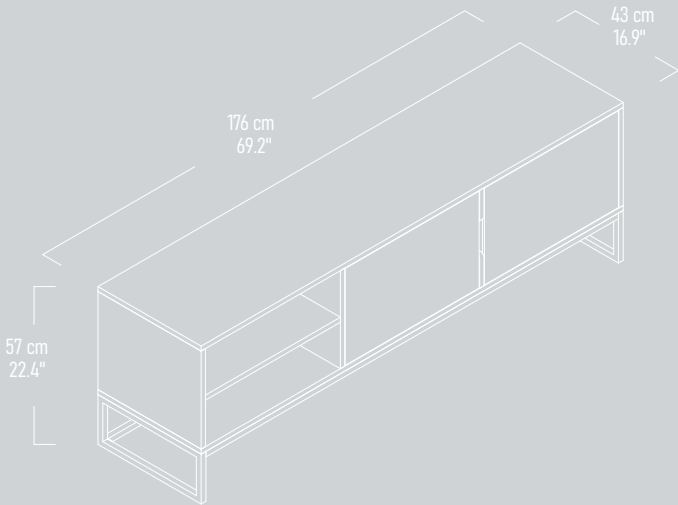

"GAP TV Unit is a colorful display for your media units."