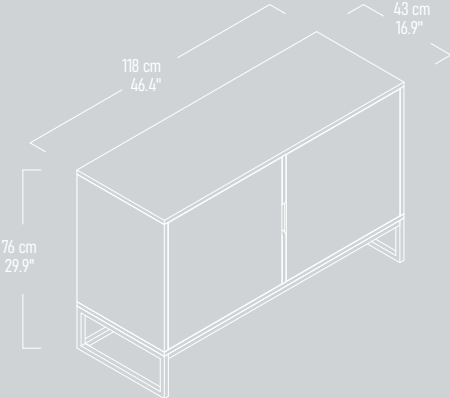

Illustrated :
GAP Drawer Console
Pera Green Blue

GAP Drawer Console has
6 spacious drawers.

GAP

Narrow Console

Illustrated : Blue with Matte Black Metal Legs

“GAP Narrow Console is a minimal storage solution.”