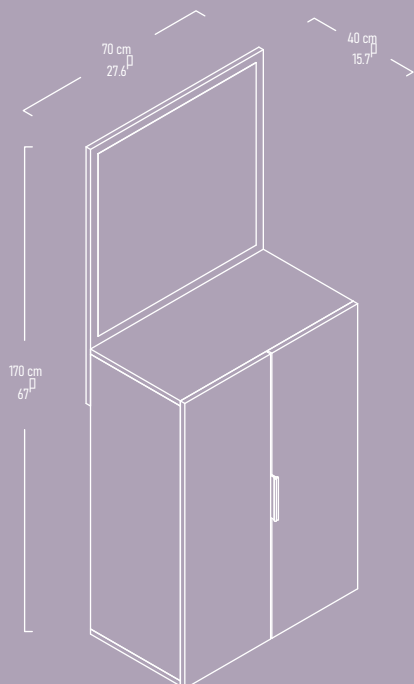

MONA Hanger & Shoe Cabinet consists of a closed cabinet and a metal rod to hang your coats.

MONA

Mirrored Shoe Cabinet

Illustrated : Bona and Anthracite with Matte Black Handles

"MONA Mirrored Shoe Cabinet welcomes you in your entryway stylishly."