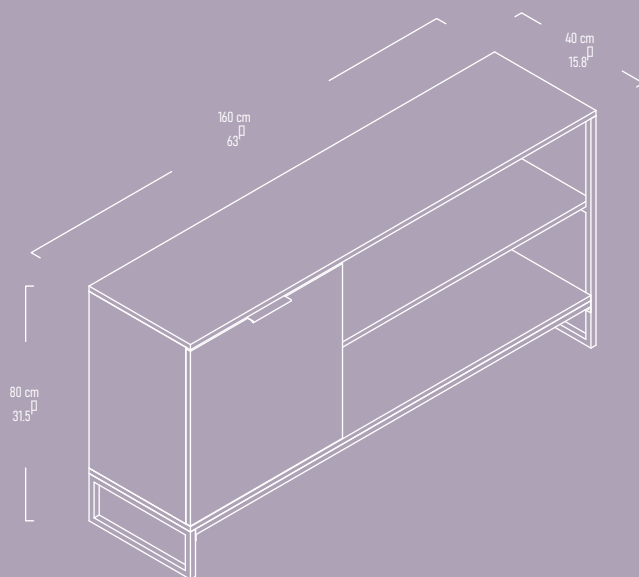

MONA TV Unit has 2 door and 2 shelves to contain your media units and everyday needs.

MONA

Console

Illustrated : Alina and Desert Beige with Black Metal Legs

“MONA Console brings unique style to those who look for original design.”