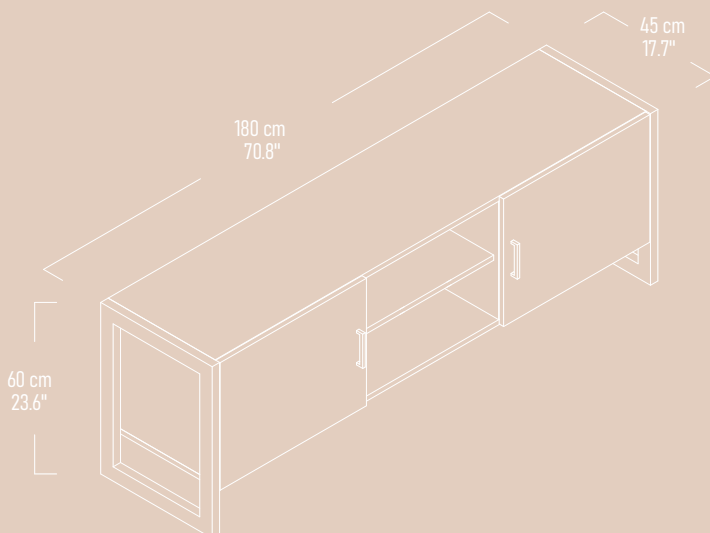

Illustrated :
BORDER Bookshelf
Ascona Lugano Pera

BORDER Bookshelf has 3 shelves
with additional 2 handy drawers.

BORDER

Coffee Table

Illustrated : Pera with Matte White Metal Legs

CASE

TV Unit

Illustrated : Ascona with Matte Black Metal Legs