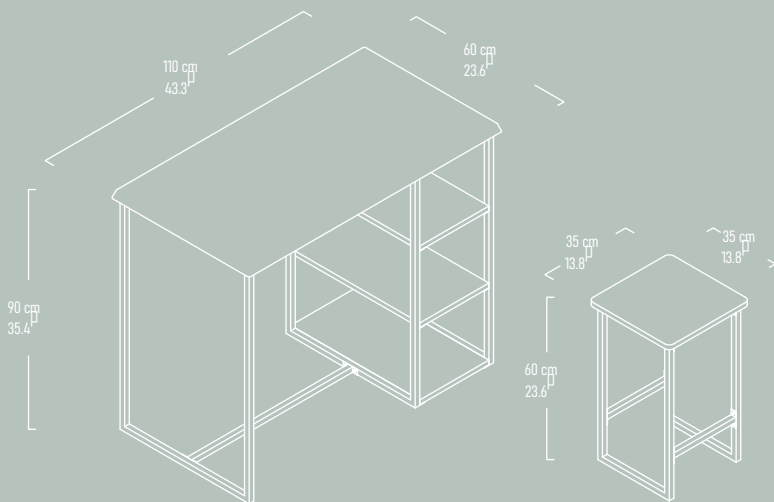

HILL

Bar Table Set