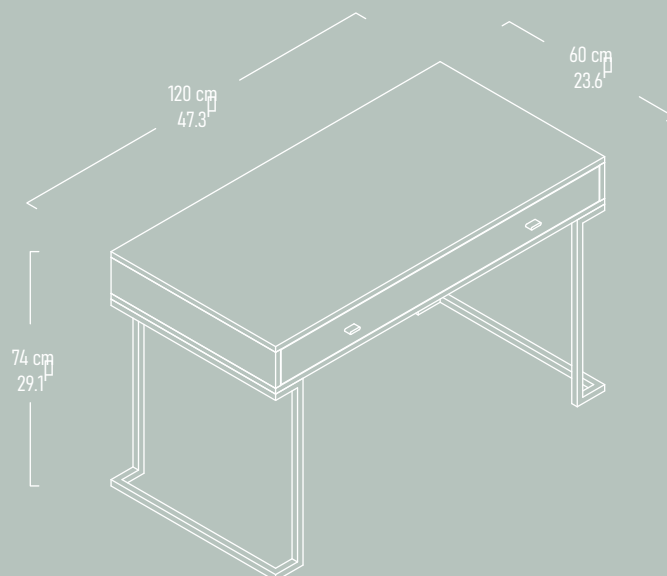

Nightstand

Illustrated : Scottish Walnut and Anthracite with Black Metal Handles

STAGE

Desk

Illustrated : Anthracite with Black Metal Legs

RISE

TV Unit

Illustrated : Scottish Walnut with Black Metal Legs