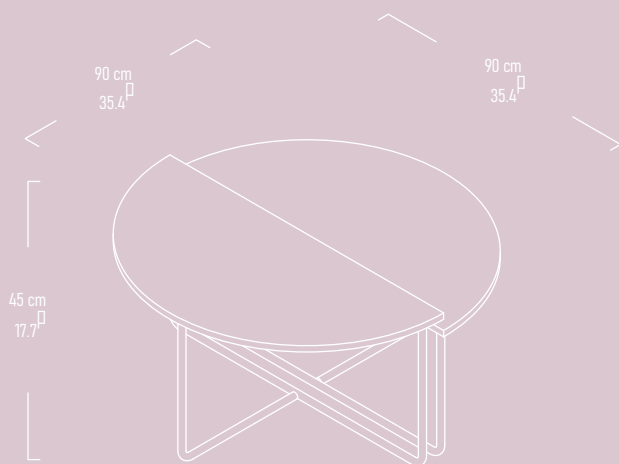

Console

Illustrated : Bermuda and Smoke Gray with Brass Legs

SANSA

Coffee Table

Illustrated : Bermuda and Smoke Gray with Brass Legs

SANSA

Side Table

Illustrated : Bermuda and Smoke Gray with Brass Legs