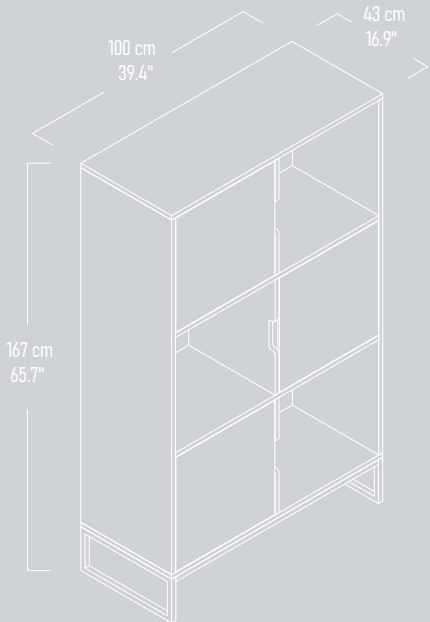

Illustrated :
GAP Narrow Console
Pera Green Blue

GAP Narrow Console
has 2 doors.

GAP

Bookshelf

Illustrated : Blue with Matte Black Metal Legs

“GAP Bookshelf provides a colorful display for your precious memories.”