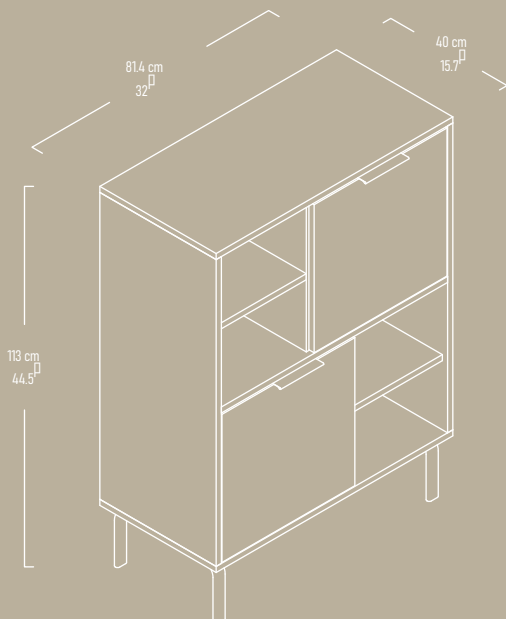

LORY

Dining Table

Illustrated : Scottish Walnut and Anthracite with Black Metal Legs

“LORY Dining Table is a timelessly stylish dining furniture.”

LORY

Bookshelf

Illustrated : Scottish Walnut and Anthracite with Black Metal Legs