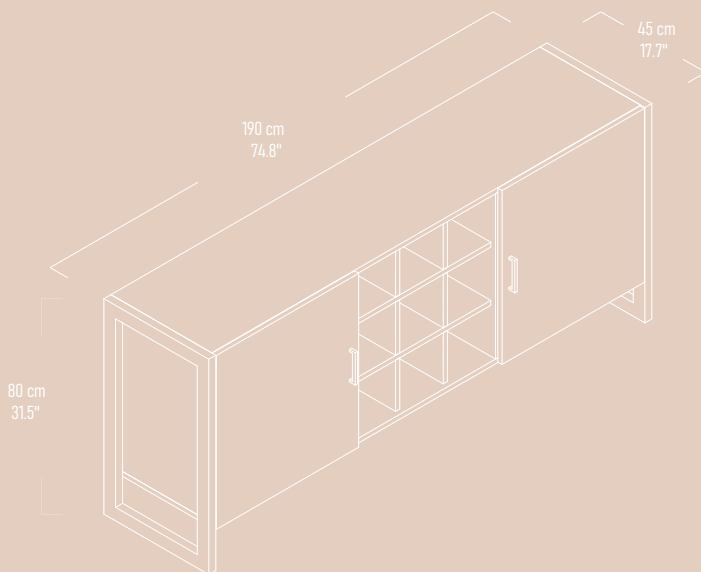

"CASE TV Unit brings timeless elegance to your home."

Illustrated :
CASE TV Unit
Lugano Ascona

CASE TV Unit has 2 doors
with 2 shelves in the
middle for display.

CASE

Console

Illustrated : Ascona with Matte Black Metal Legs