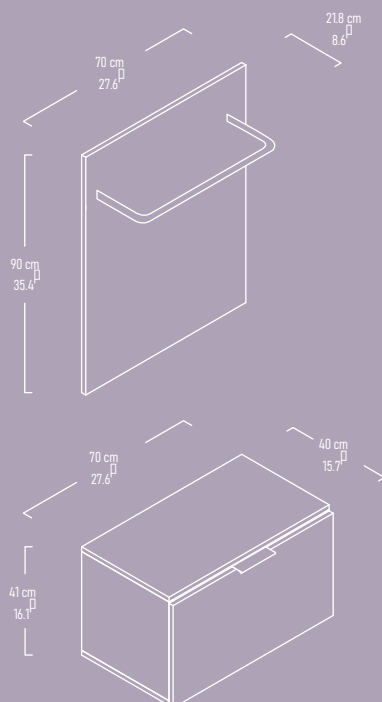

“MONA Hanger and Shoe Cabinet is the perfect solution for your entryways.”