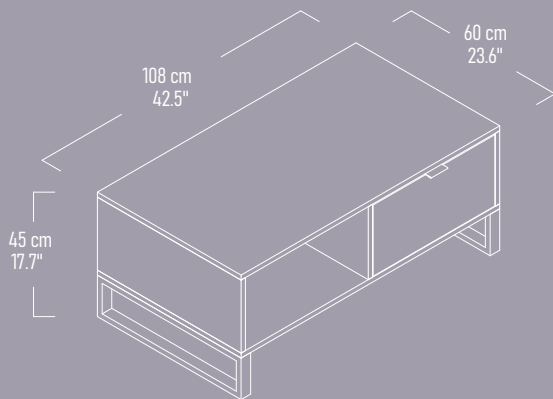

DEEP DARK

Coffee Table