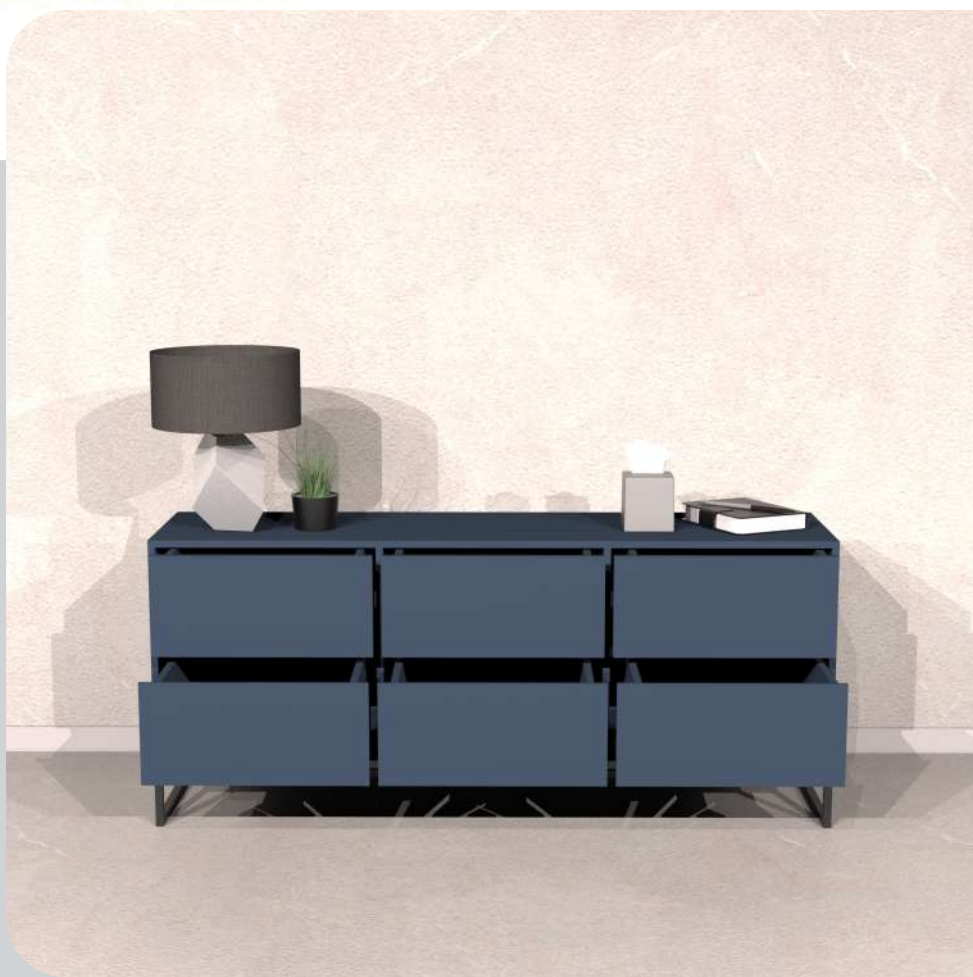

Illustrated :
GAP Drawer Console
Pera Green Blue

GAP Drawer Console has
6 spacious drawers.