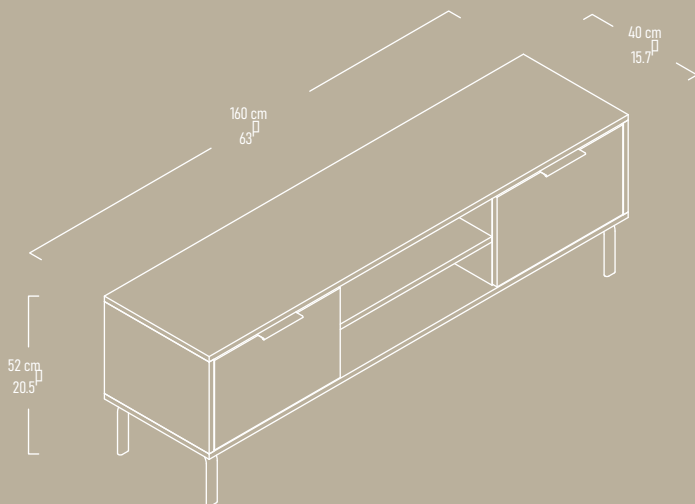

TV Unit - 140 cm

Console - 180 cm

Console - 140 cm

MIRA-ECO is a more affordable option with black edge bands to provide the same stylish look as MIRA series.

LORY

TV Unit

Illustrated : Scottish Walnut and Anthracite with Black Metal Legs