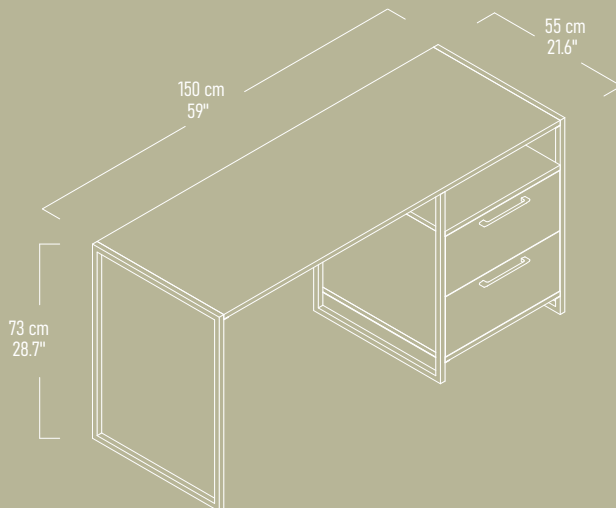

Illustrated :
BORDER Narrow Console
Ascona Lugano Pera

BORDER Narrow Console has 2 doors and 3 drawers for every type of object.

BORDER

Desk

Illustrated : Pera with Matte White Metal Legs

“BORDER Desk is a stylish option for your working spaces.”