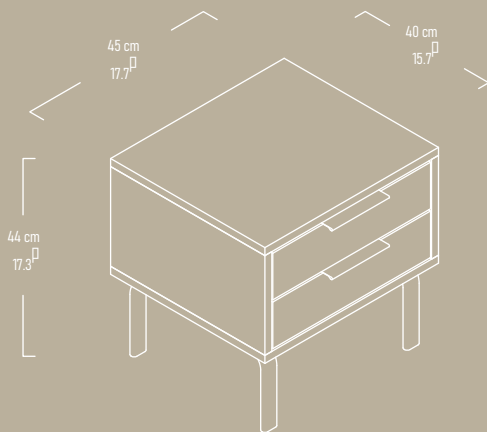

LORY

Side Table

Illustrated : Scottish Walnut and Anthracite with Black Metal Legs

“LORY Side Table is your chic and useful everyday surface.”

LORY

Nightstand

Illustrated : Scottish Walnut and Anthracide with Black Metal Legs