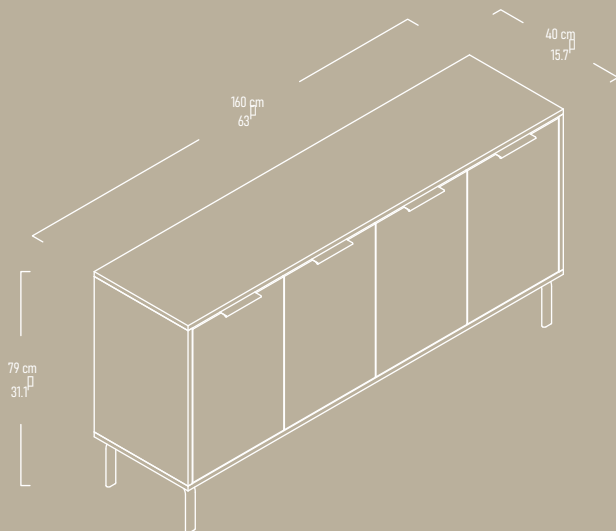

“LORY Console brings the warmth of walnut and the style of anthracide together.”