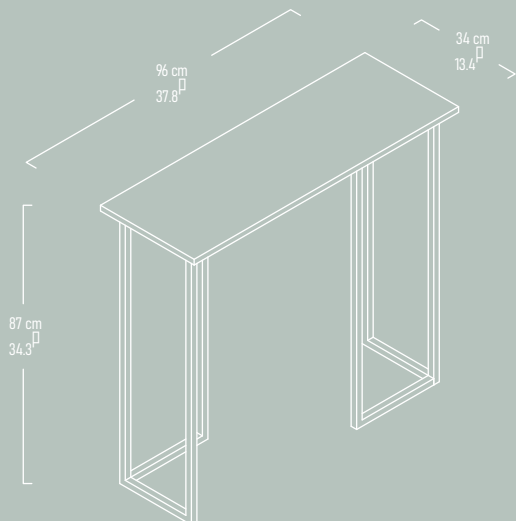

HILL

Bar Table Set

Illustrated : Malaga and Desert Beige with Black Metal Legs

LEELA

Console

Illustrated : Sapphire Oak with Black Metal Legs

THOR

Side Table