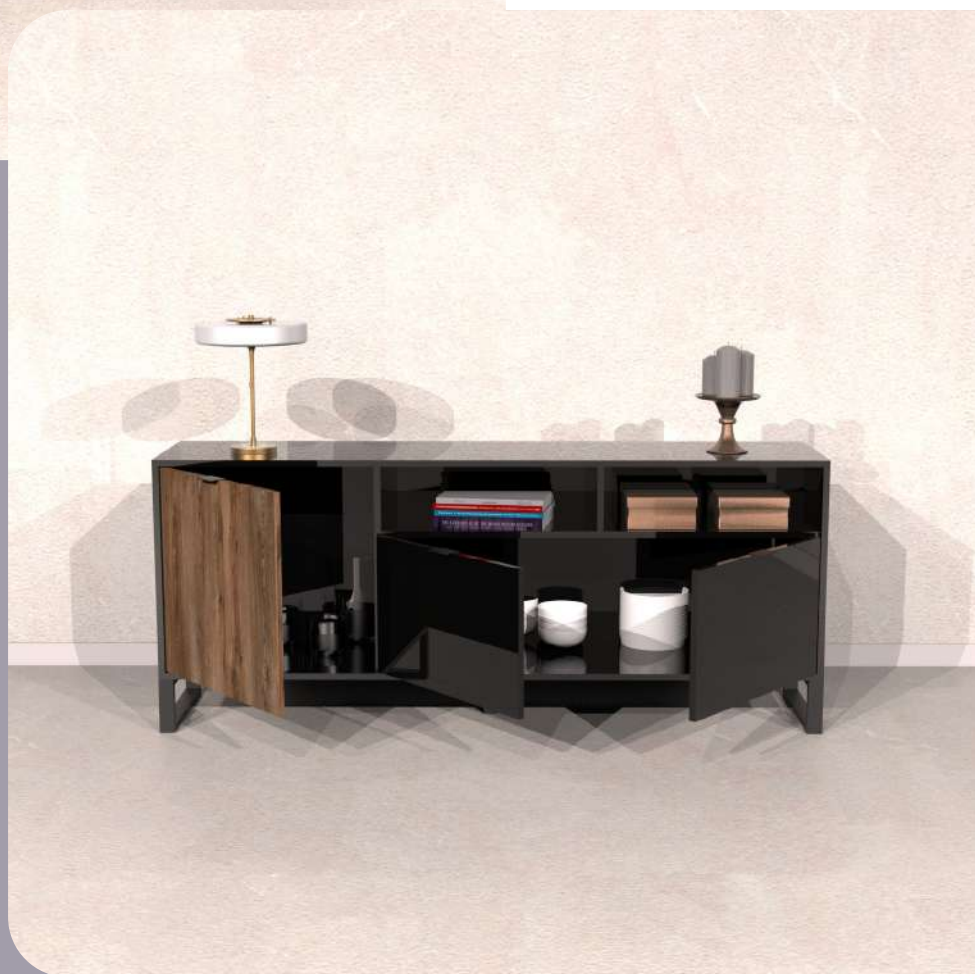

Illustrated :
DEEP DARK TV Unit
Lugano/Black Gloss ●
Ascona/Black Gloss ●

DEEP DARK TV Unit
has 2 drawers, 2 shelves and
a cabinet to serve your every
storage need.

DEEP DARK

Console

Illustrated : Ascona and Black Gloss with Matte Black Metal Legs

“DEEP DARK Console an original design with a darker aesthetic.”

Illustrated :
DEEP DARK Console
Lugano/Black Gloss ●
Ascona/Black Gloss ●

DEEP DARK Console
has 3 doors and 3 shelves
with a glossy finish.