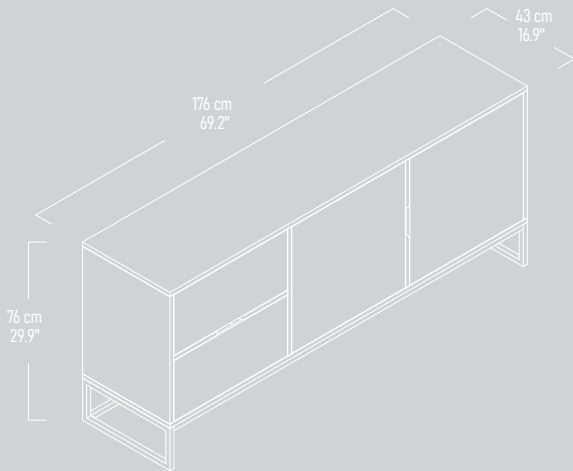

Illustrated :
GAP TV Unit
Pera Green Blue

● ● ●

GAP Bookshelf is a media unit with 2 shelves and 2 doors.

GAP

Console

Illustrated : Blue with Matte Black Metal Legs

"GAP Console is a colorful storage solutions for your home."