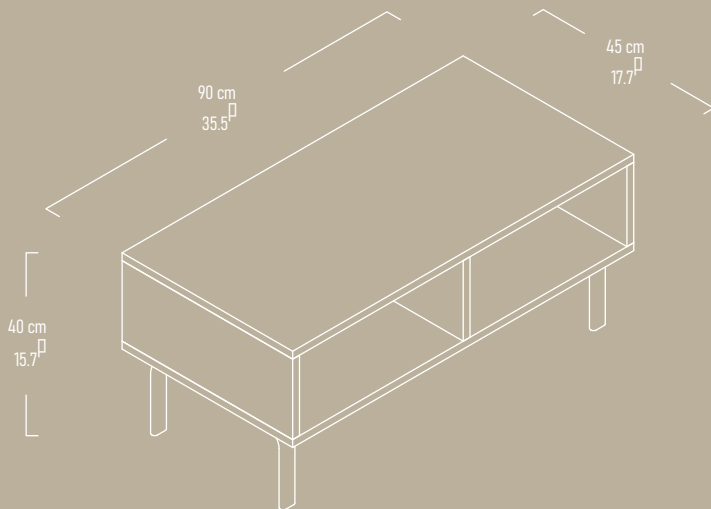

“LORY Coffee Table is the perfect center piece for your living room.”