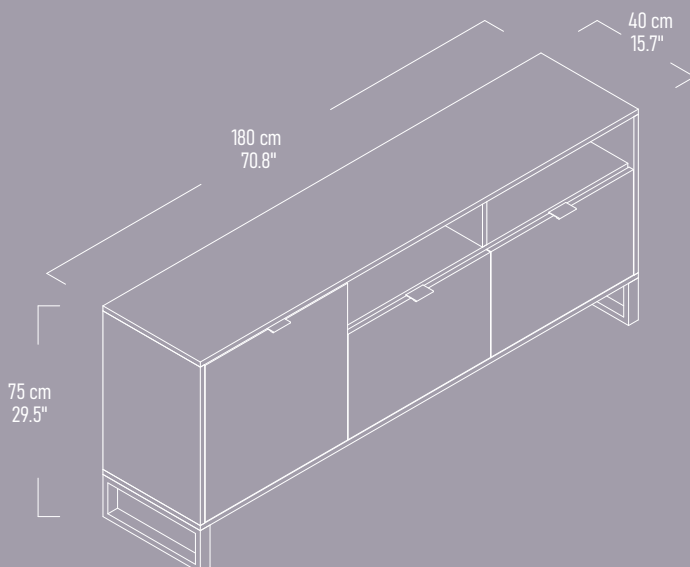

“DEEP DARK Console an original design with a darker aesthetic.”