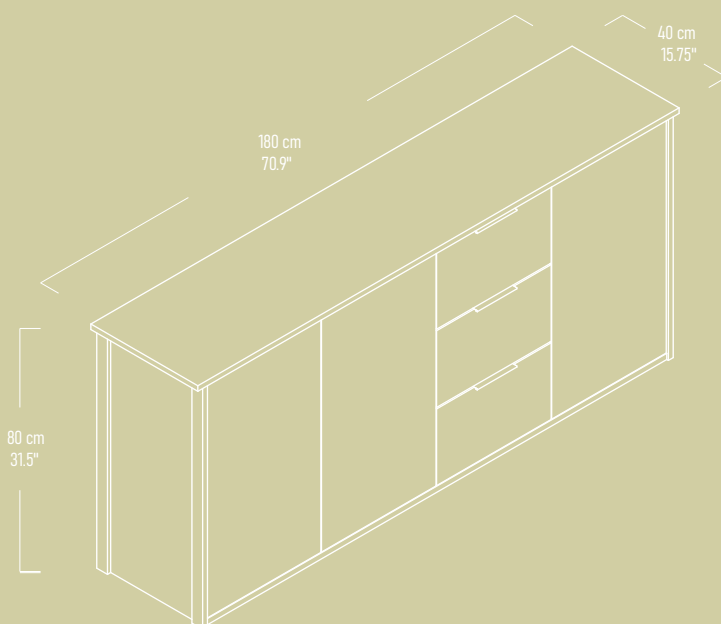

"MIRA Console brings classic style to your living areas."