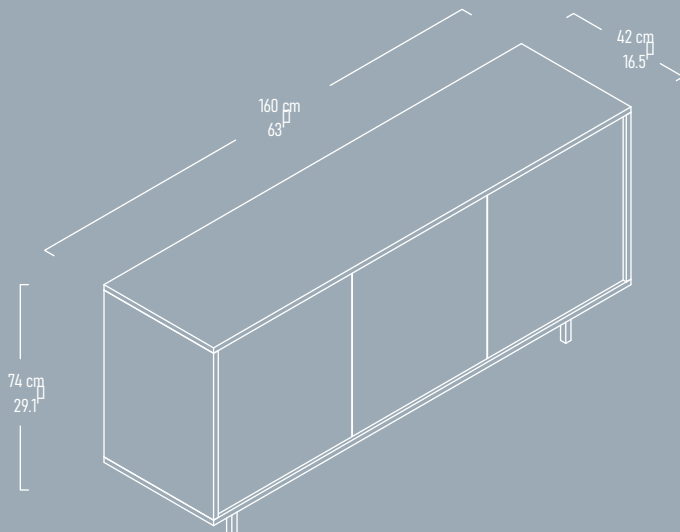

“SPACE Console is statement furniture for original living areas.”

EDGE

Coffee Table

Illustrated : Anthracite and Grey with Matte Black Handles

EDGE

Side Table

Illustrated : Anthracite and Grey with Matte Black Handles