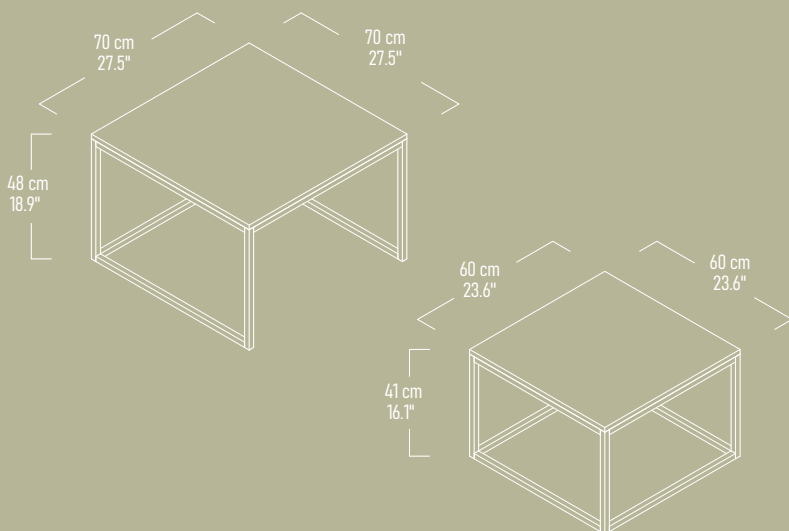

Illustrated :
BORDER Bookshelf
Ascona Lugano Pera

BORDER Bookshelf has 3 shelves
with additional 2 handy drawers.

BORDER

Coffee Table

Illustrated : Pera with Matte White Metal Legs

CASE

TV Unit

Illustrated : Ascona with Matte Black Metal Legs