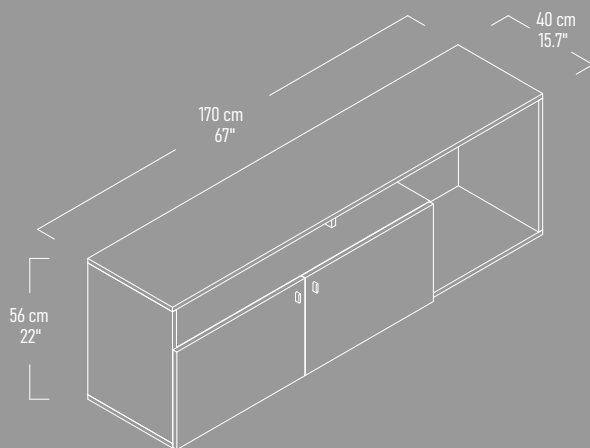

“SPACE TV Unit is a stylish peace for stylish interiors.”