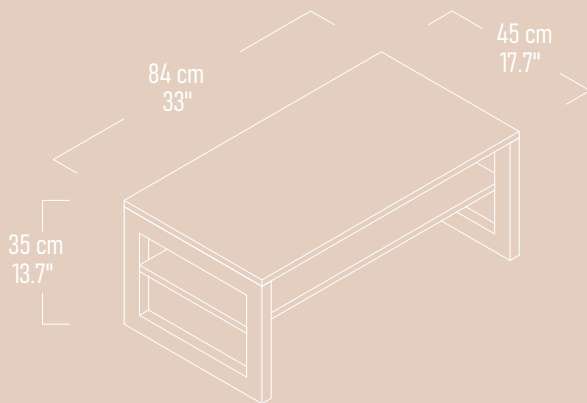

CASE

Coffee Table